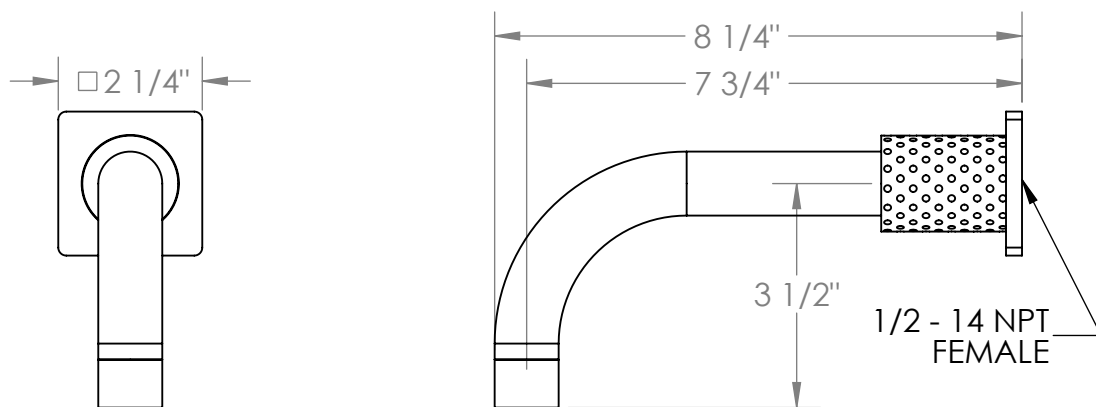

71-WBS-LLD4

Wall Mounted Bath Spout

Meets the applicable requirements of ASME A112.18.1-2005/CSA B125.1-05, entitled "Plumbing Supply Fittings"

WATERMARK DESIGNS 9/11/2019

350 Dewitt Ave Brooklyn NY 11207 USA T 718 257 2800 F 718 257 2144 info@watermark-designs.com

71-WBS-LLP5

Wall Mounted Bath Spout

Meets the applicable requirements of ASME A112.18.1-2005/CSA B125.1-05, entitled "Plumbing Supply Fittings"

WATERMARK DESIGNS 9/11/2019

350 Dewitt Ave Brooklyn NY 11207 USA T 718 257 2800 F 718 257 2144 info@watermark-designs.com