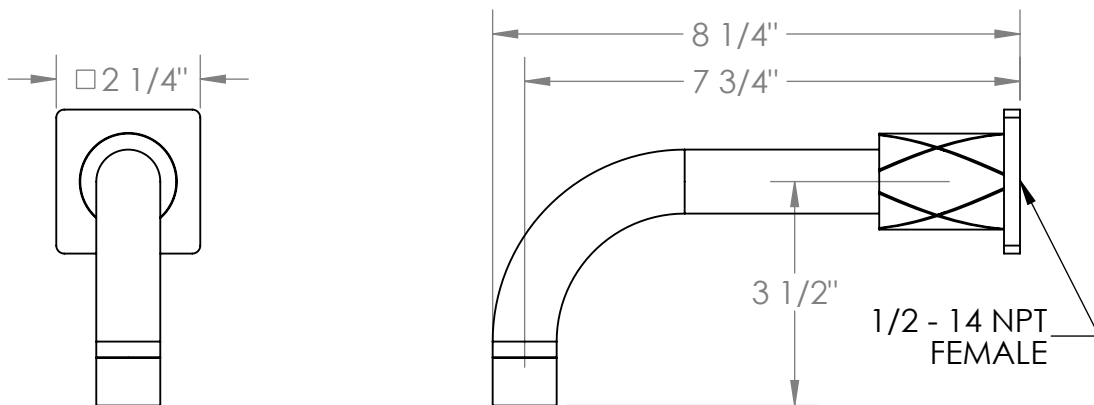

71-WBS-LLO6

Wall Mounted Bath Spout

Meets the applicable requirements of ASME A112.18.1-2005/CSA B125.1-05, entitled "Plumbing Supply Fittings"

WATERMARK DESIGNS 9/11/2019

350 Dewitt Ave Brooklyn NY 11207 USA T 718 257 2800 F 718 257 2144 info@watermark-designs.com

71-WBS-LLD4

Wall Mounted Bath Spout

Meets the applicable requirements of ASME A112.18.1-2005/CSA B125.1-05, entitled "Plumbing Supply Fittings"

WATERMARK DESIGNS 9/11/2019

350 Dewitt Ave Brooklyn NY 11207 USA T 718 257 2800 F 718 257 2144 info@watermark-designs.com

71-WBS-LLP5

Wall Mounted Bath Spout

Meets the applicable requirements of ASME A112.18.1-2005/CSA B125.1-05, entitled "Plumbing Supply Fittings"

WATERMARK DESIGNS 9/11/2019

350 Dewitt Ave Brooklyn NY 11207 USA T 718 257 2800 F 718 257 2144 info@watermark-designs.com