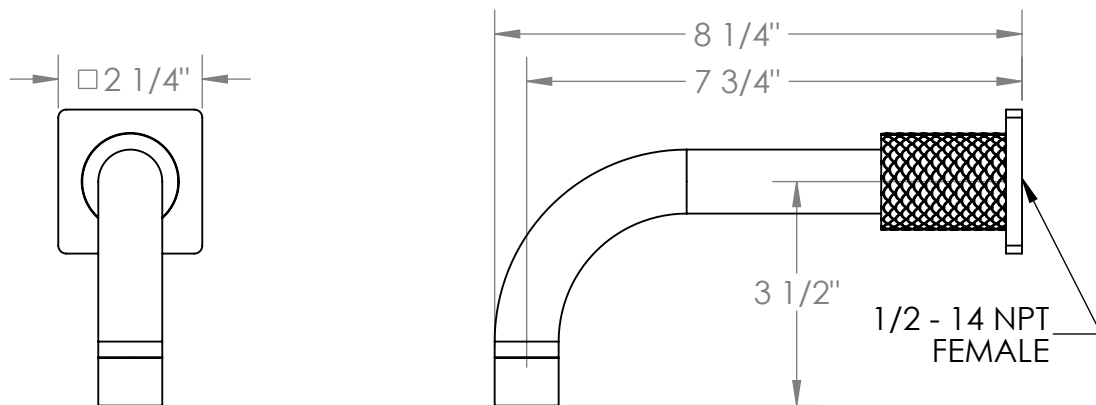

71-WBS-LLO6

Wall Mounted Bath Spout

Meets the applicable requirements of ASME A112.18.1-2005/CSA B125.1-05, entitled "Plumbing Supply Fittings"

WATERMARK DESIGNS 9/11/2019

350 Dewitt Ave Brooklyn NY 11207 USA T 718 257 2800 F 718 257 2144 info@watermark-designs.com

71-WBS-LLD4

Wall Mounted Bath Spout

Meets the applicable requirements of ASME A112.18.1-2005/CSA B125.1-05, entitled "Plumbing Supply Fittings"

WATERMARK DESIGNS 9/11/2019

350 Dewitt Ave Brooklyn NY 11207 USA T 718 257 2800 F 718 257 2144 info@watermark-designs.com

71-WBS-LLP5

Wall Mounted Bath Spout

Meets the applicable requirements of ASME A112.18.1-2005/CSA B125.1-05, entitled "Plumbing Supply Fittings"

WATERMARK DESIGNS 9/11/2019

350 Dewitt Ave Brooklyn NY 11207 USA T 718 257 2800 F 718 257 2144 info@watermark-designs.com